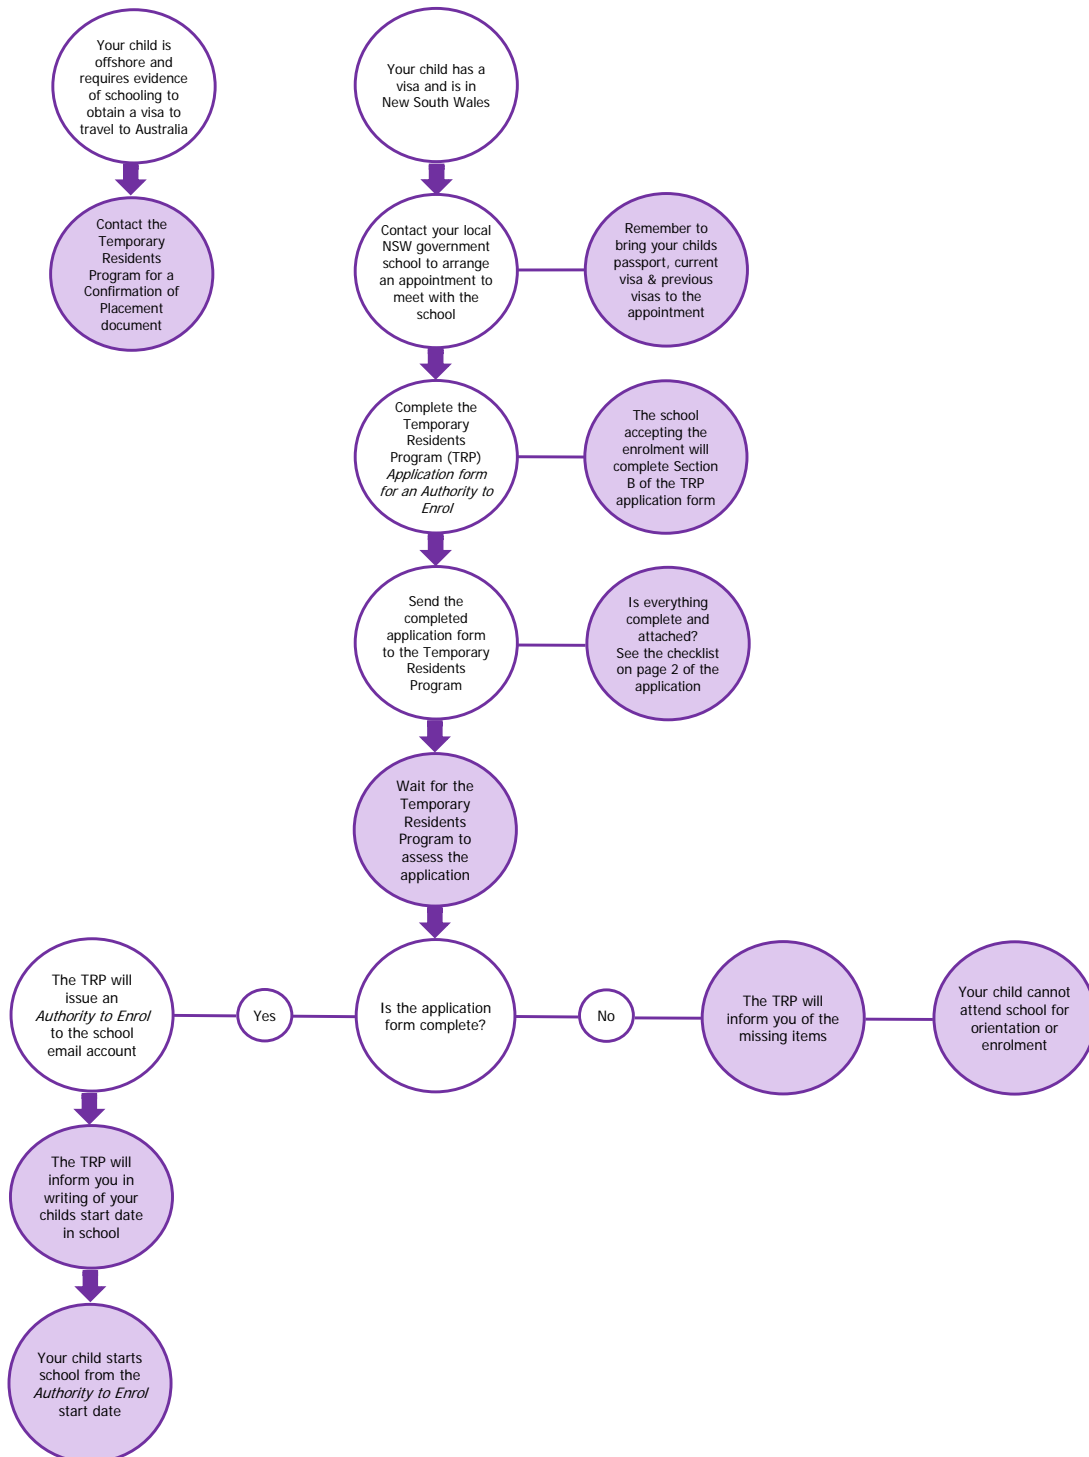

Guide for parents

How to enrol a temporary resident into a New South Wales government school through the Temporary Residents Program (TRP)

For information on the Temporary Residents Program, please contact:

T 1300 300 229 (then option 1)
T +61 2 9244 5555 (outside Australia)
E tempvisa@det.nsw.edu.au
W www.deinternational.nsw.edu.au/trp

Guide for school staff

How to enrol a temporary resident into a New South Wales government school through the Temporary Residents Program (TRP)