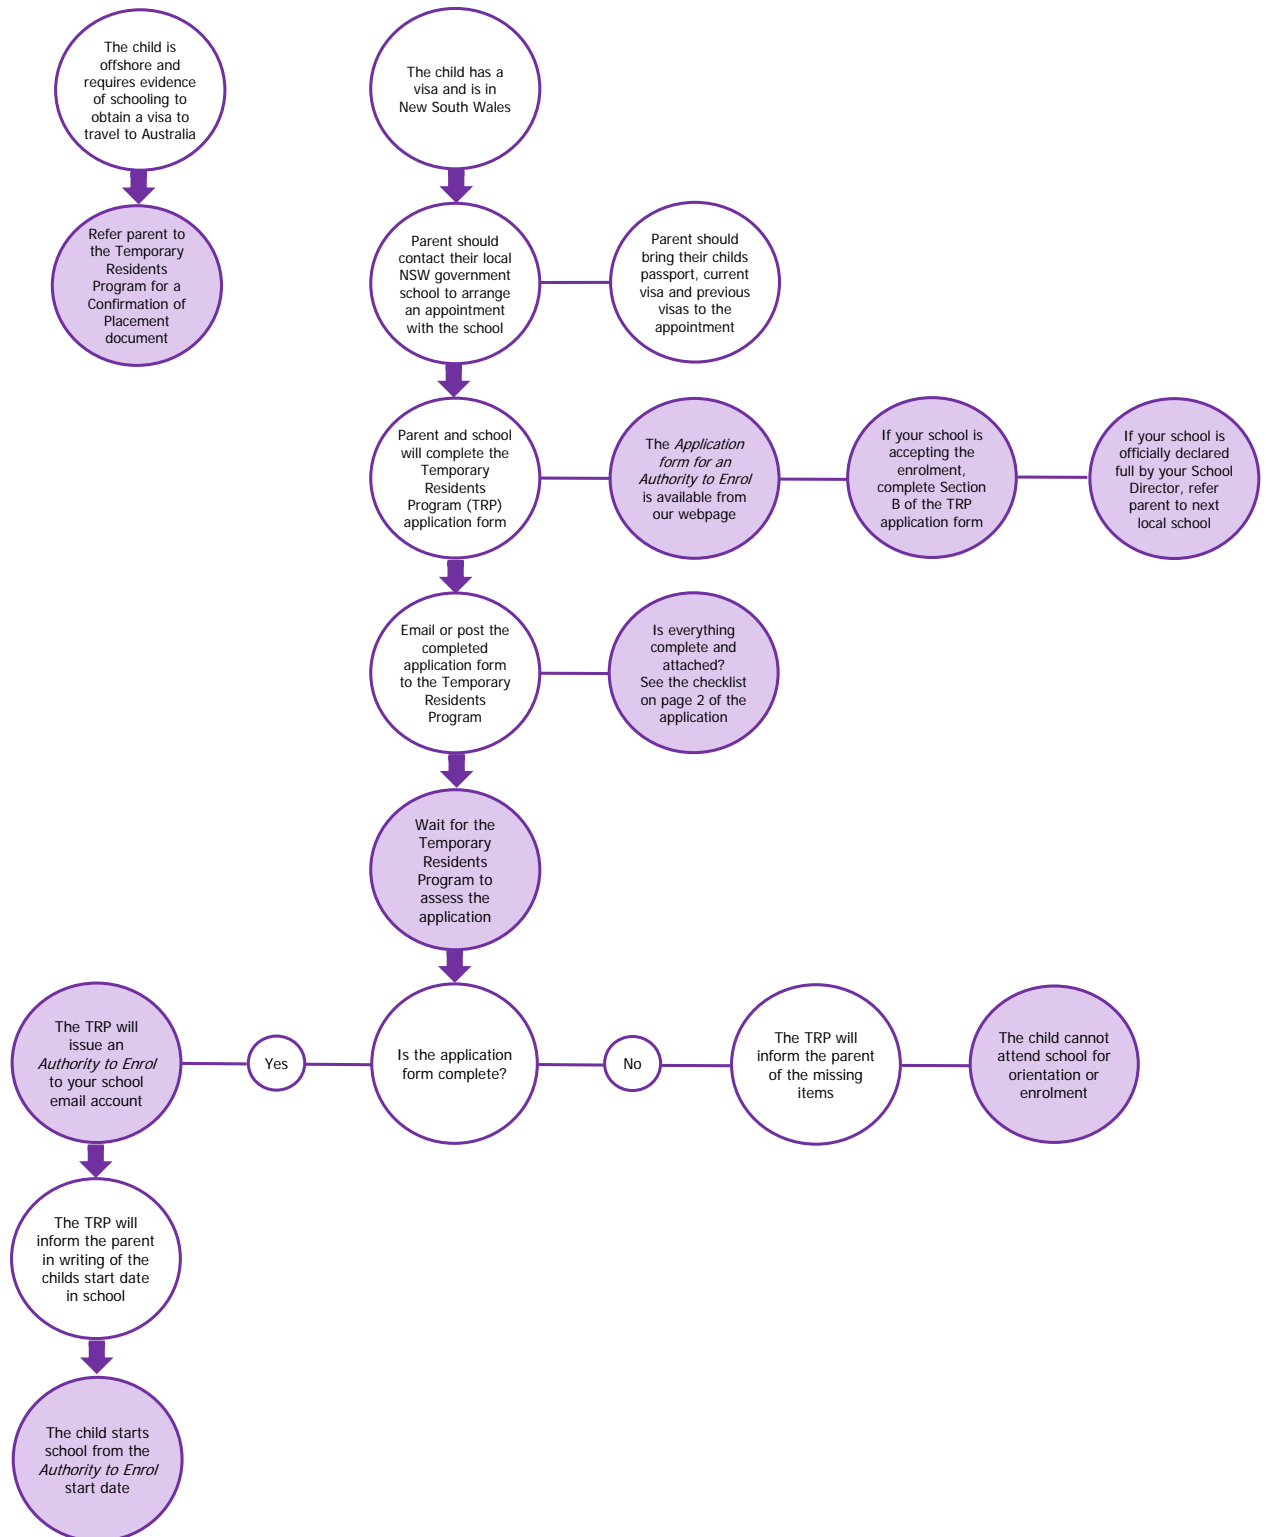

Guide for parents

How to enrol a temporary resident into a New South Wales government school through the Temporary Residents Program (TRP)

For information on the Temporary Residents Program, please contact:

T 1300 300 229 (then option 1)
T +61 2 9244 5555 (outside Australia)
E tempvisa@det.nsw.edu.au
W www.deinternational.nsw.edu.au/trp

Guide for school staff

How to enrol a temporary resident into a New South Wales government school through the Temporary Residents Program (TRP)