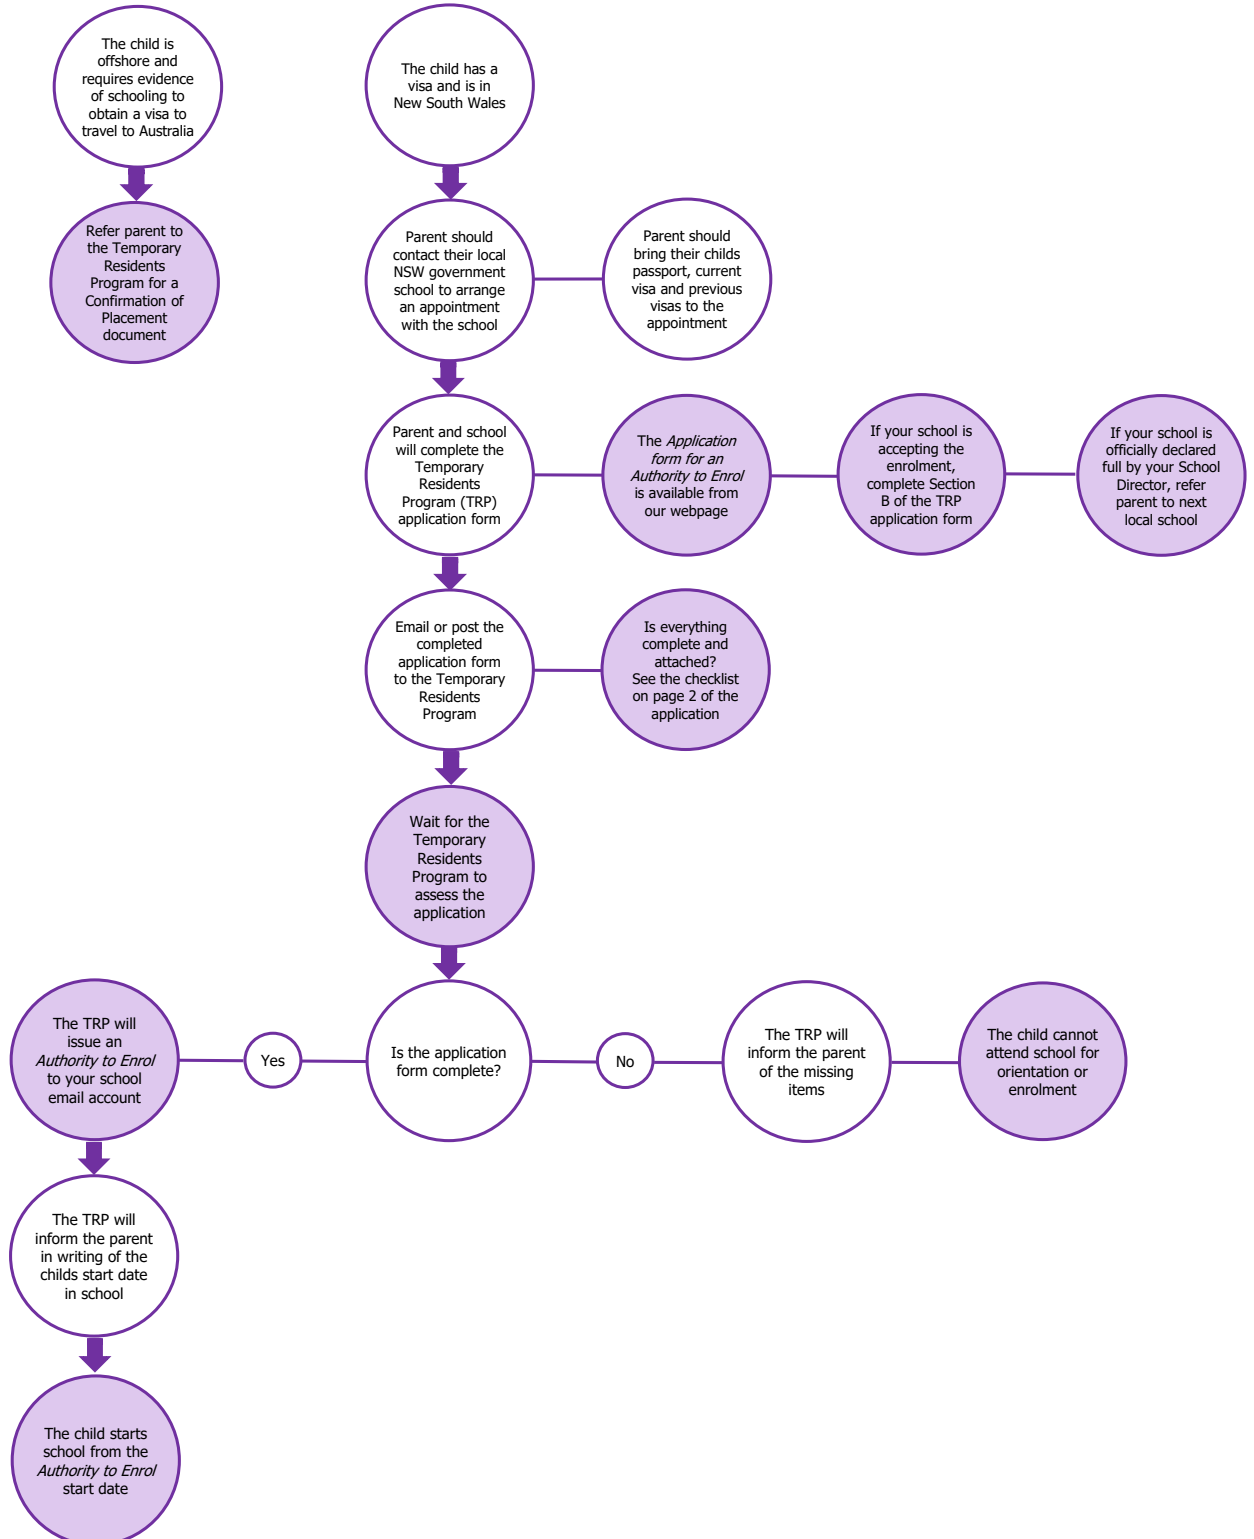

Guide for parents

How to enrol a temporary resident into a New South Wales government school through the Temporary Residents Program (TRP)

For information on the Temporary Residents Program, please contact:

T 1300 300 229 (then option 1)
T +61 2 9244 5555 (outside Australia)
E tempvisa@det.nsw.edu.au
W www.deinternational.nsw.edu.au/trp

Guide for school staff

How to enrol a temporary resident into a New South Wales government school through the Temporary Residents Program (TRP)