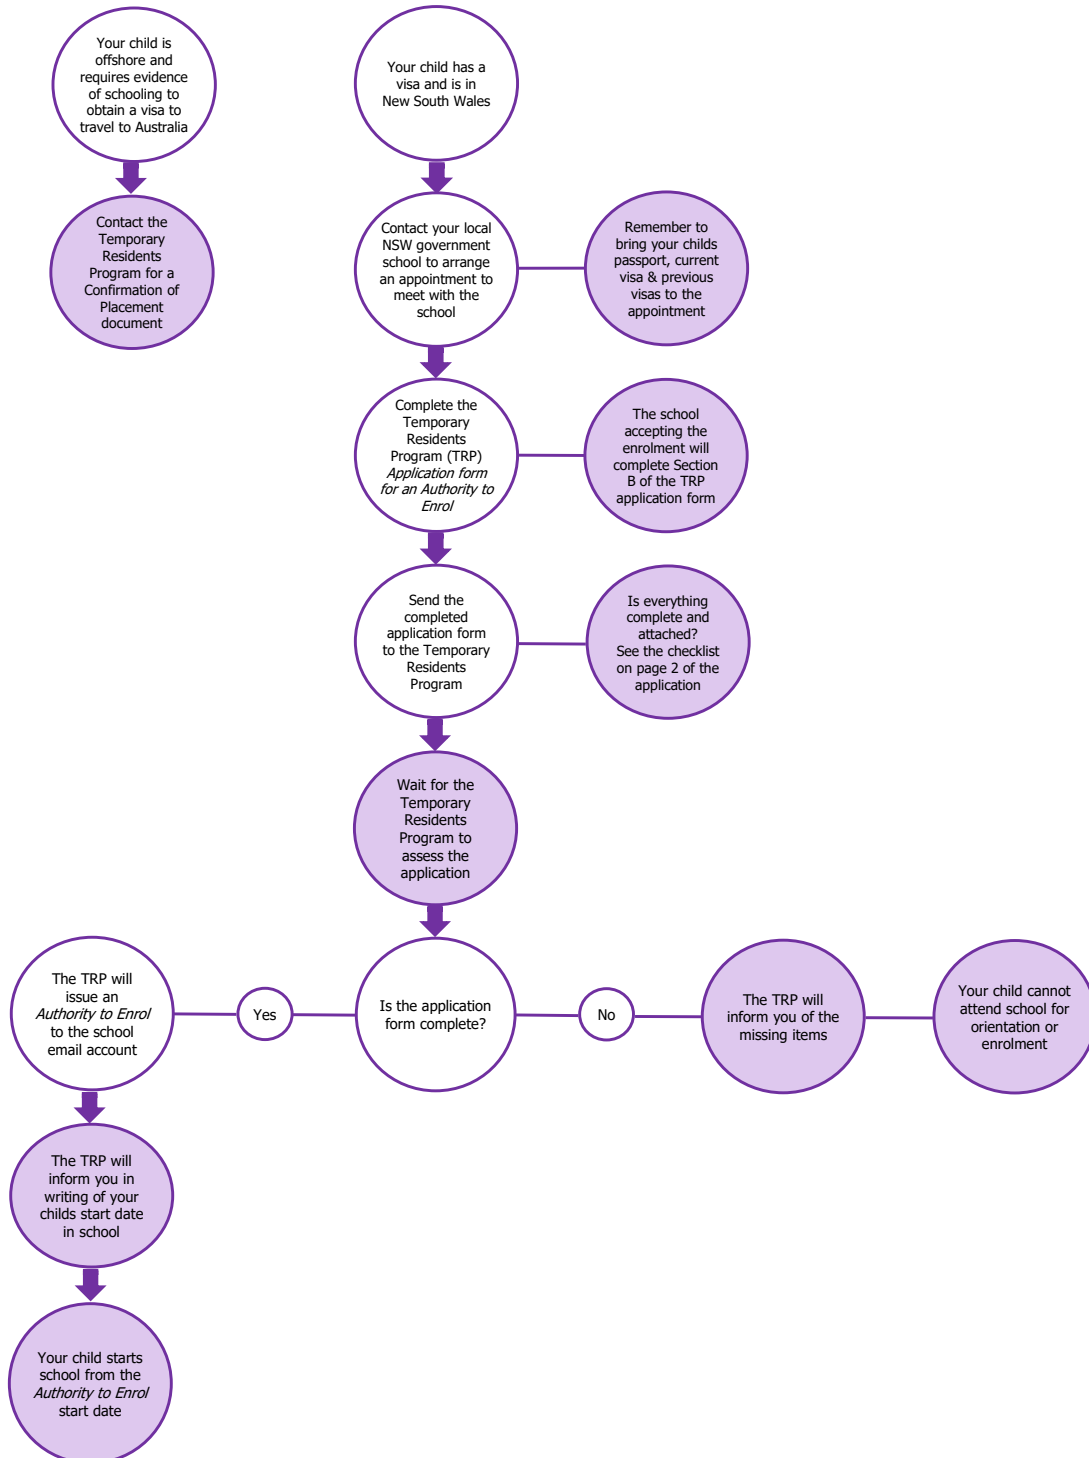

Guide for parents

How to enrol a temporary resident into a New South Wales government school through the Temporary Residents Program (TRP)

For information on the Temporary Residents Program, please contact:

T 1300 300 229 (then option 1)
T +61 2 9244 5555 (outside Australia)
E tempvisa@det.nsw.edu.au
W www.deinternational.nsw.edu.au/trp

Guide for school staff

How to enrol a temporary resident into a New South Wales government school through the Temporary Residents Program (TRP)